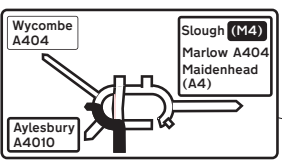

By Air.
Heathrow Airport is a half hour taxi journey to Hunts Office Furniture.

Parking

P There is ample parking available at Hunts.

Locator Map

Start here (A4010 Southbound)

Start here (M40 Eastbound)

Start here (M40 Westbound)