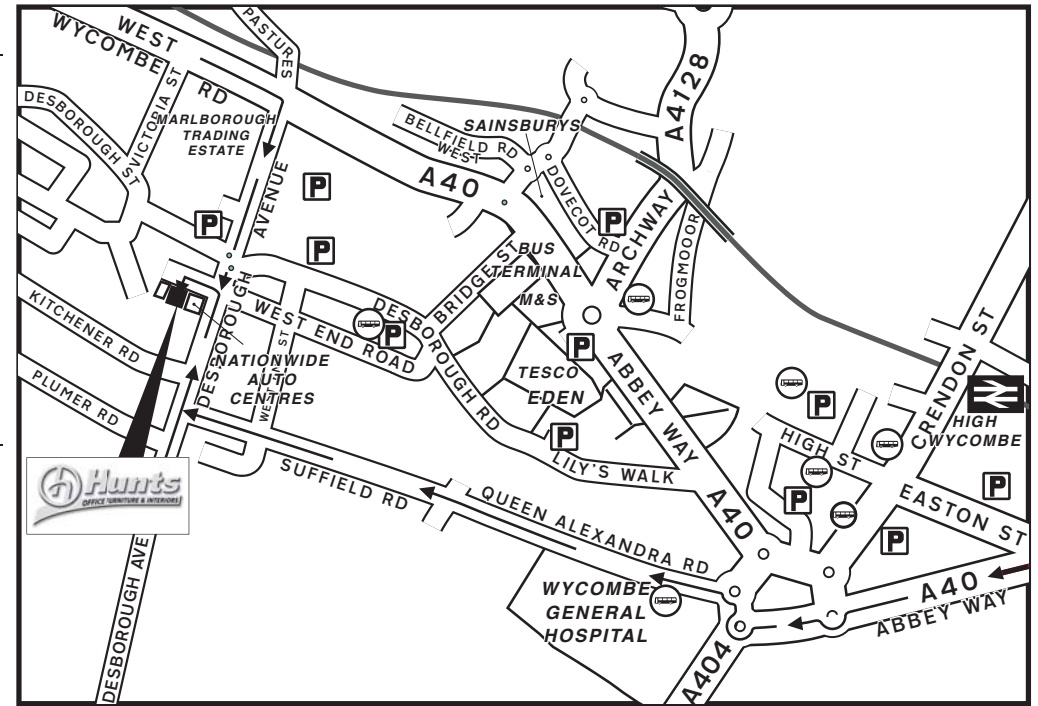

By Air.
Heathrow Airport is a half hour taxi journey to Hunts Office Furniture.

Parking

P There is ample parking available at Hunts.

Locator Map

Start here (A4010 Southbound)

Start here (M40 Eastbound)

Start here (M40 Westbound)