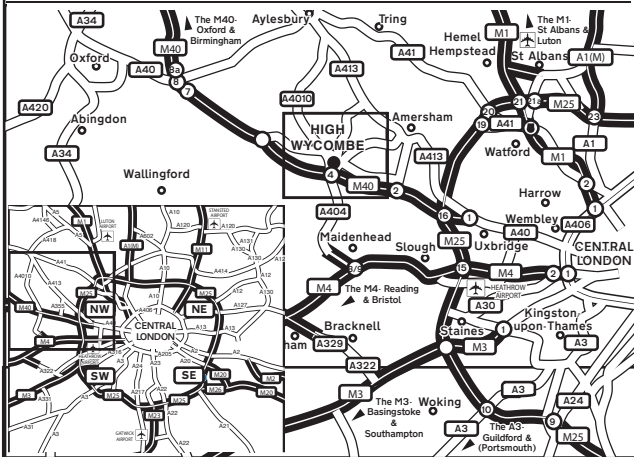

By Air.
Heathrow Airport is a half hour taxi journey to Hunts Office Furniture.

Parking

P There is ample parking available at Hunts.

Locator Map

Start here (A4010 Southbound)

Start here (M40 Eastbound)

Start here (M40 Westbound)