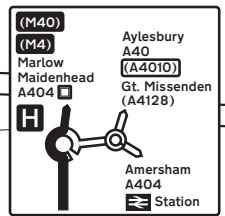

By Air.
Heathrow Airport is a half hour taxi journey to Hunts Office Furniture.

Parking

P There is ample parking available at Hunts.

Locator Map

Start here (A4010 Southbound)

Start here (M40 Eastbound)

Start here (M40 Westbound)