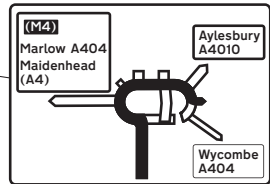

By Air.
Heathrow Airport is a half hour taxi journey to Hunts Office Furniture.

Parking

P There is ample parking available at Hunts.

Locator Map

Start here (A4010 Southbound)

Start here (M40 Eastbound)

Start here (M40 Westbound)