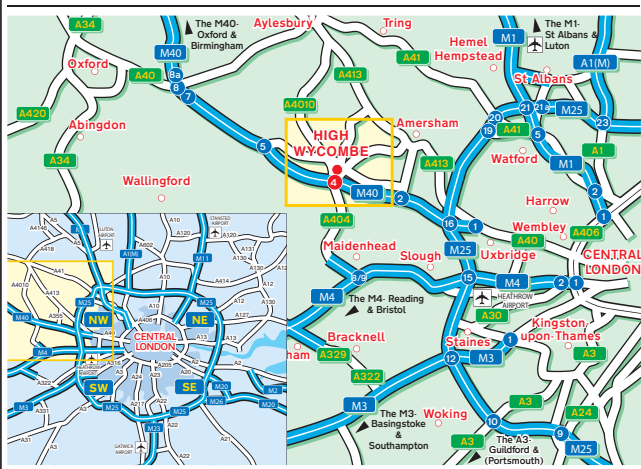

West End Road, High Wycombe, Bucks, HP11 2QQ

Tel: 01494 474621 Fax: 01494 442175

www.huntsoffice.co.uk

Locator Map

Public Transport

By Rail.
High Wycombe train station is a 5 minute taxi journey to Hunts Office Furniture.
For further information on train times and operators call National Rail Enquiries on 08457 484950.