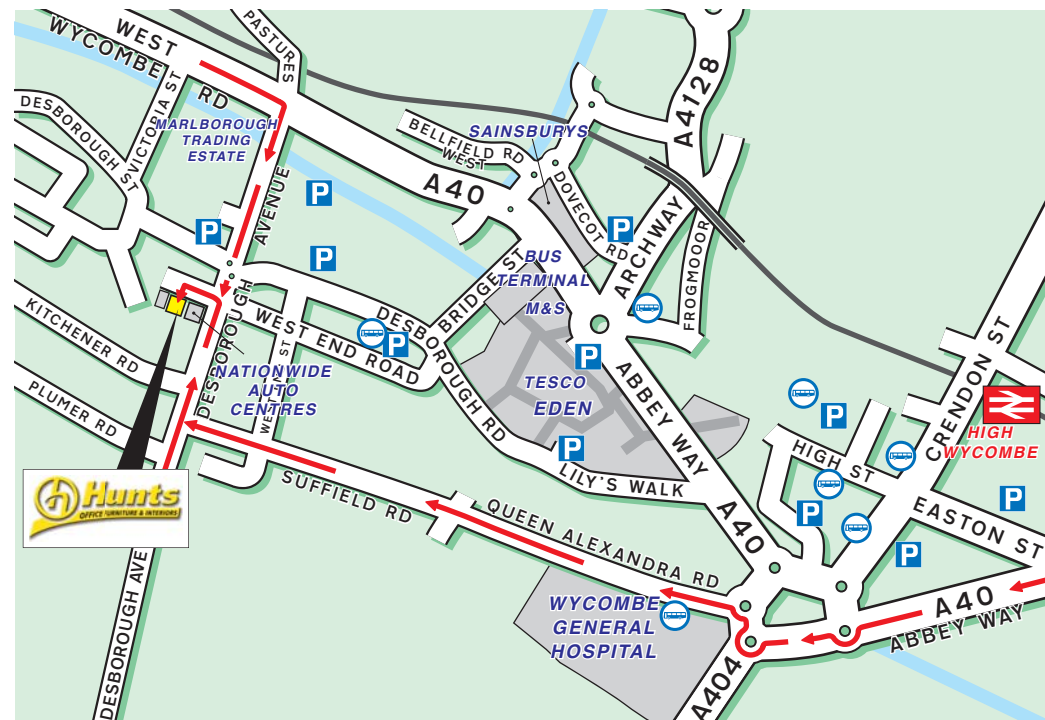

West End Road, High Wycombe, Bucks, HP11 2QQ

Tel: 01494 474621 Fax: 01494 442175

www.huntsoffice.co.uk

Locator Map

Public Transport

By Rail.
High Wycombe train station is a 5 minute taxi journey to Hunts Office Furniture.
For further information on train times and operators call National Rail Enquiries on 08457 484950.

By Air.
Heathrow Airport is a half hour taxi journey to Hunts Office Furniture.

Parking

There is ample parking available at Hunts.

Start here
(A4010 Southbound)